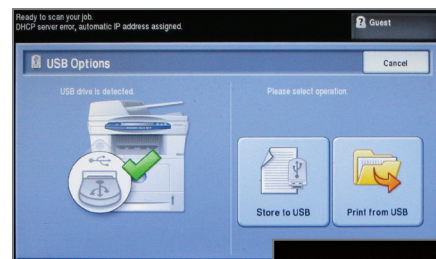

USB Memory Drive Port

Unlike the HP device, the Phaser 3635MFP allows users to print from or scan files to a USB memory drive. With a fully featured graphical interface, users can name files, create folders, and navigate through folders to find a unique file to print or to store a scan.