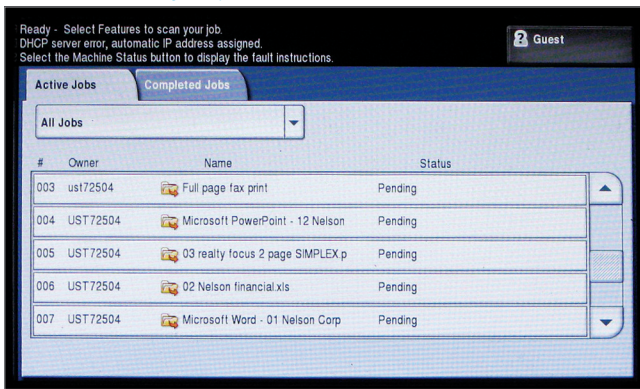

Xerox Phaser® 3635MFP vs. HP LaserJet® M3035MFP

The Phaser 3635MFP offers key ease-of-use and productivity features that leave the competition behind!

General Productivity Advantages

Job queues

Having a job queue on the device in a multi-user environment is essential for a product to be considered truly multifunctional.

Without a job queue, users have no job-status visibility and are limited in terms of promoting and cancelling their jobs.

Phaser 3635MFP job queue