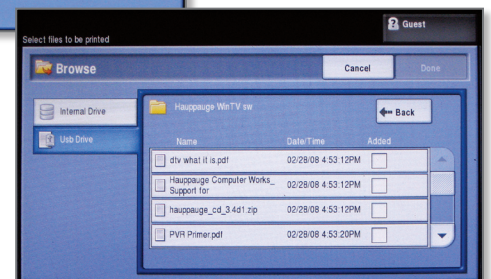

USB Memory Drive Port

Unlike the HP device, the Phaser 3635MFP allows users to print from or scan files to a USB memory drive. With a fully featured graphical interface, users can name files, create folders, and navigate through folders to find a unique file to print or to store a scan.