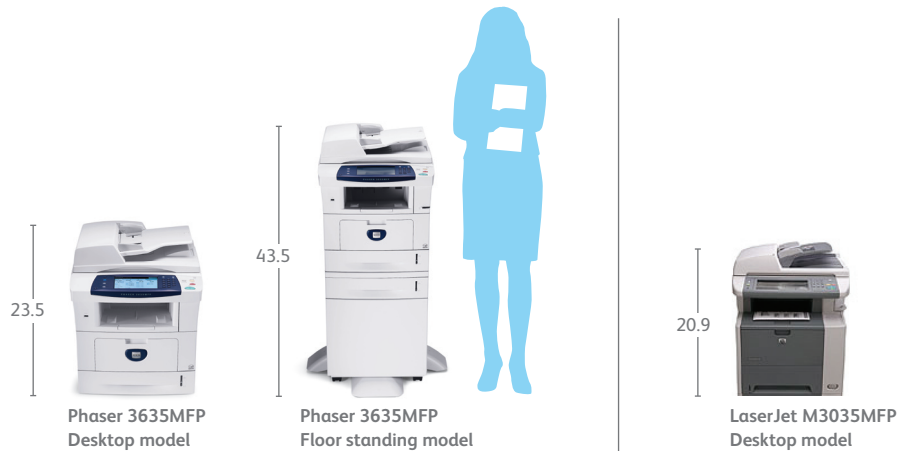

Xerox Phaser® 3635MFP vs. HP LaserJet® M3035MFP

General Placement Advantages

Greater placement flexibility

The Phaser 3635MFP has several configurations that make it an ideal choice as a desktop unit or a full-featured floor-standing model.

By contrast, the LaserJet M3035MFP is available only as a desktop model — greatly reducing its flexibility in the office.

Copy Advantages

Front panel ease-of-use

Over 90 % of copy jobs consist of the basics like collation, duplexing, size or number of sets. To increase user productivity, the Xerox front panel contains all of these commonly used settings in an intuitive and easy-to-use layout.

HP, on the other hand, forces users to go into multiple screens and submenus to get even simple copy tasks completed.