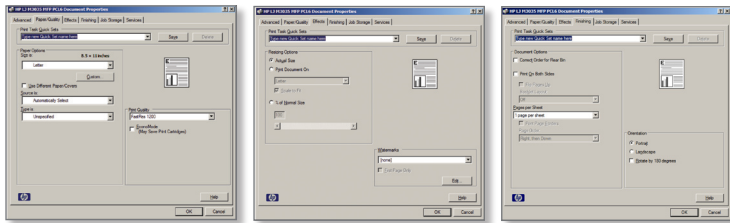

### More intuitive driver

The Phaser 3635MFP driver interface has the most commonly used features on the home window so users can quickly and easily control their document output.

By contrast, HP drivers contain non-industry standard placement of features, forcing users to go into multiple windows to accomplish simple and routine printing tasks. For example, duplex is located on the Finishing tab and watermarks and scaling are on the Effects tab.