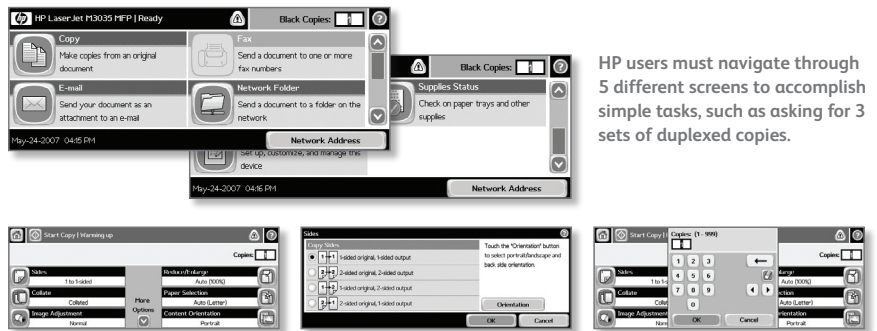

LaserJet M3035MFP

HP users must navigate through 5 different screens to accomplish simple tasks, such as asking for 3 sets of duplexed copies.

ID Card Copy

ID Card Copy is a unique productivity feature that dramatically simplifies and streamlines tasks, such as copying insurance cards, drivers licenses, or even checks onto one side of a sheet of paper without having to run the paper through a second time.

Faster copy times

The Phaser 3635MFP device copies documents faster than the HP device, enabling users to be more productive.

	Phaser 3635MFP	LaserJet M3035MFP
ID Card Copy	Standard	Not available Must use "Job Build" which entails 5 steps
Faster copy times	Single-page document 11 seconds 10-page collated document 22 ppm	15 seconds 19 ppm