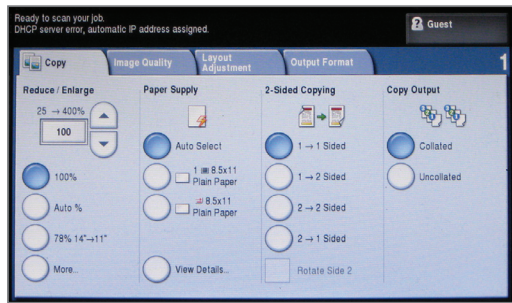

Phaser 3635MFP